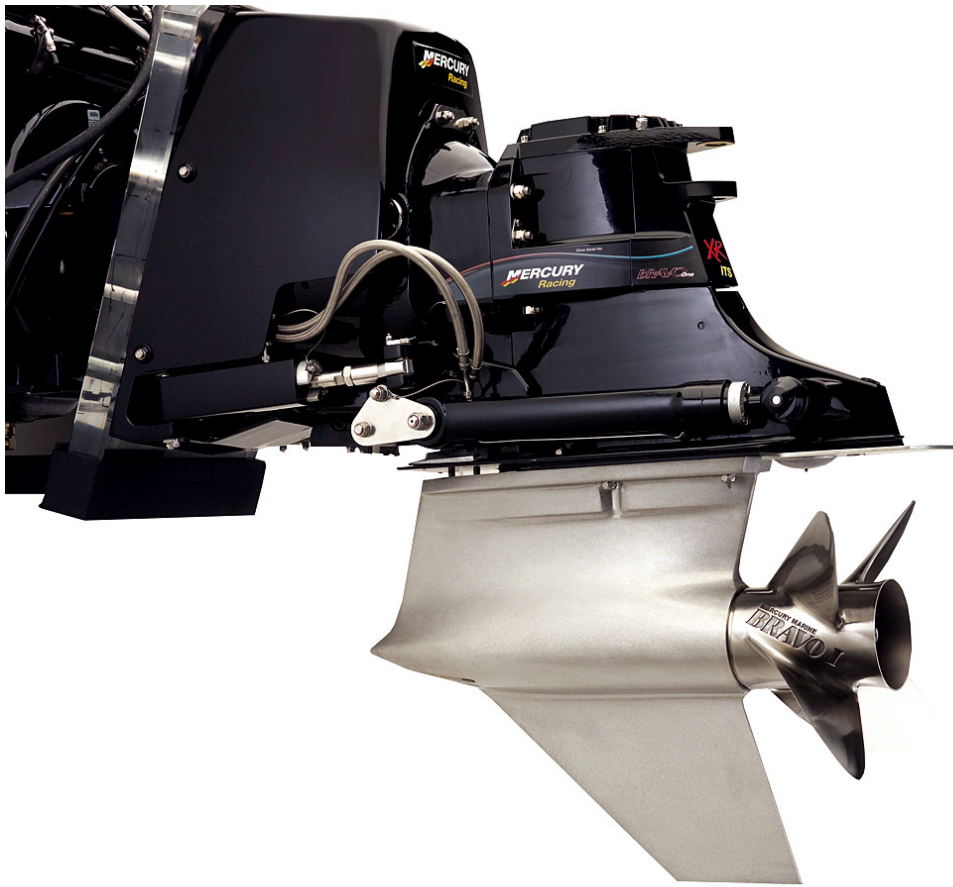

It's a lifestyle!

MIDWAY MARINE
www.midwaymarine.net.au

Phone: 08 9527 6963

Email: info@midwaymarine.net.au

Website: https://www.midwaymarine.net.au

Rockingham WA 6168

Mercury Integrated Transom System

POA

Specifications

Boat Details

Price	POA	Boat Brand	Mercury
Model	Integrated Transom System	Length	0.00
Year	2024	Category	Boat Parts and Accessories
Hull Style		Hull Type	
Power Type		Stock Number	0
Condition	New	State	Western Australia
Suburb	ROCKINGHAM	Engine Make	

Disclaimer

Our company offers the details of this vessel in good faith but cannot guarantee or warrant the accuracy of this information nor warrant the condition of the vessel. A buyer should instruct his agents and/or surveyors to investigate such details buyer desires validated. This vessel is offered subject to prior sale, price change or withdrawal without notice.