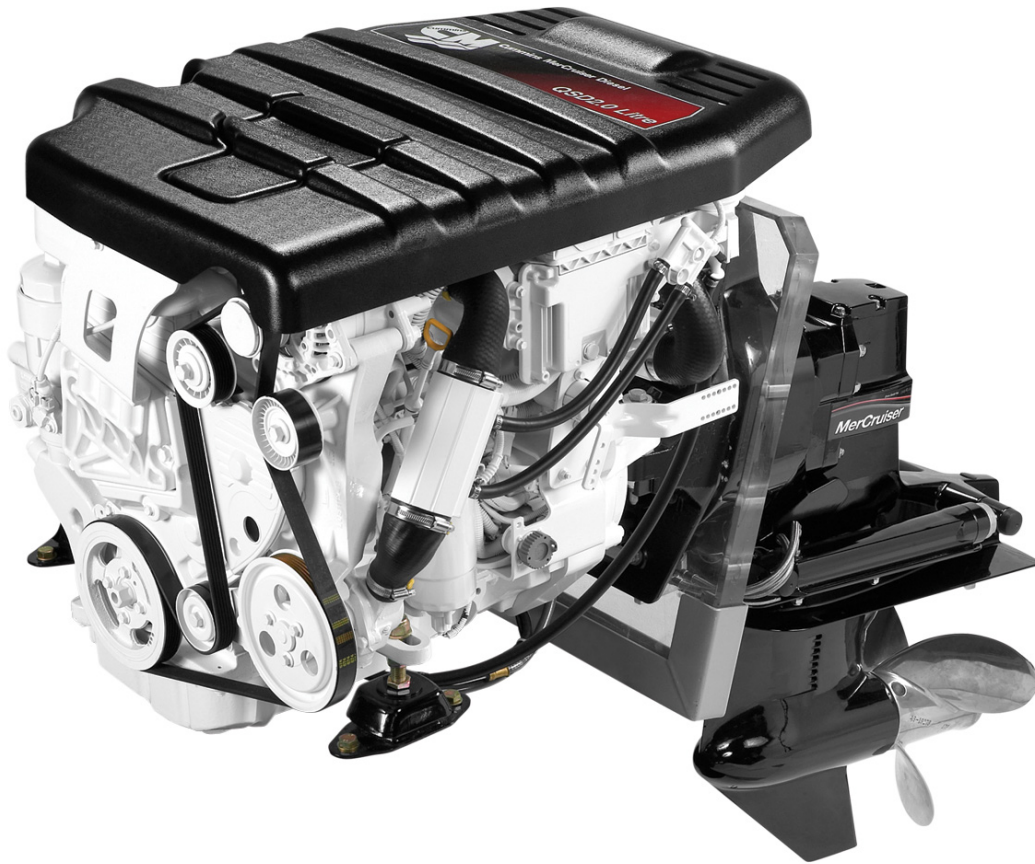

## Mercury Diesel Inline 2.0

POA

#### Boat Details

Price	POA	Boat Brand	Mercury
Model	Inline 2.0 (Diesel)	Length	0.00
Year	2020	Category	Boat Engines and Outboards
Hull Style		Hull Type	
Power Type		Stock Number	0
Condition	New	State	Western Australia
Suburb	ROCKINGHAM	Engine Make	Mercury