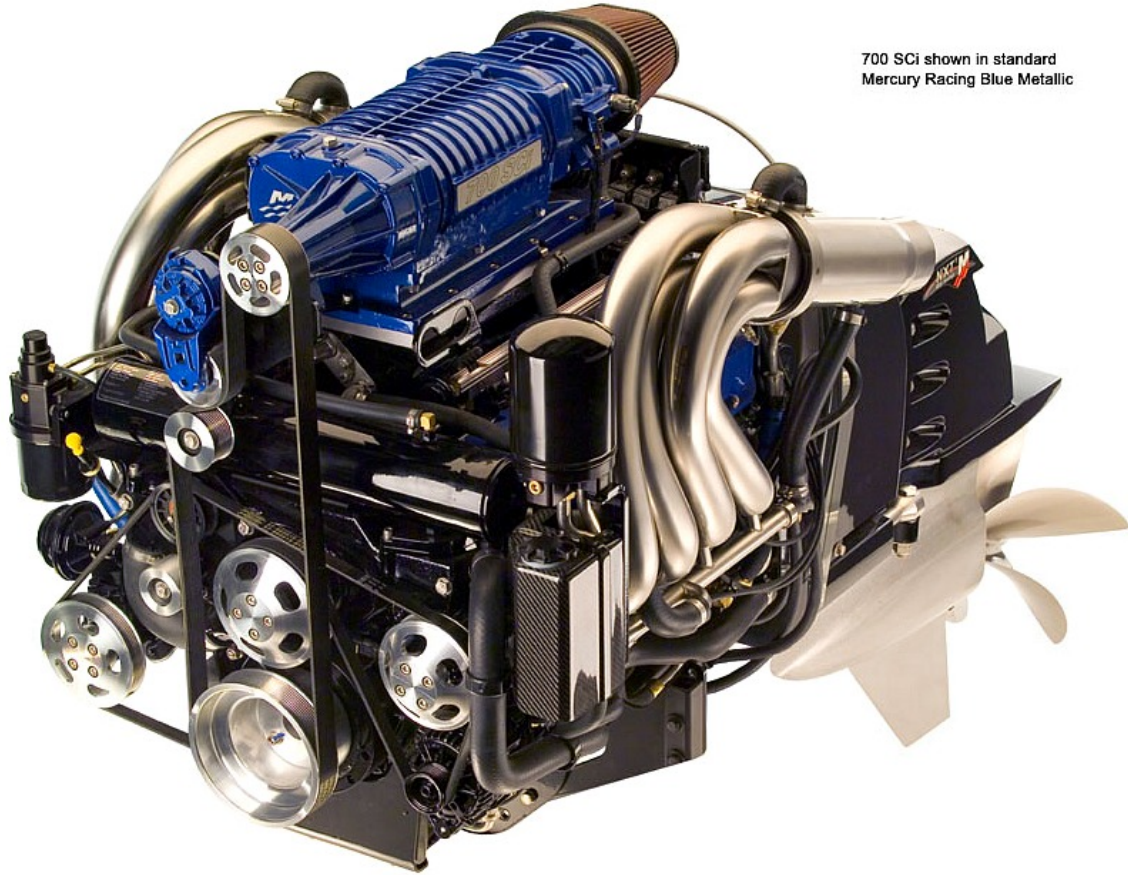

It's a lifestyle!

MIDWAY MARINE
www.midwaymarine.net.au

Phone: 08 9527 6963

Email: info@midwaymarine.net.au

Website: https://www.midwaymarine.net.au

Rockingham WA 6168

700 SCi shown in standard
Mercury Racing Blue Metallic

Mercury 700 SCi Racing Sterndrive

POA

Specifications

Boat Details

Price	POA	Boat Brand	Mercury
Model	700 SCi Racing Sterndrive	Length	0.00
Year	2024	Category	Boat Engines and Outboards
Hull Style		Hull Type	
Power Type		Stock Number	0
Condition	New	State	Western Australia
Suburb	ROCKINGHAM	Engine Make	Mercury

Disclaimer

Our company offers the details of this vessel in good faith but cannot guarantee or warrant the accuracy of this information nor warrant the condition of the vessel. A buyer should instruct his agents and/or surveyors to investigate such details buyer desires validated. This vessel is offered subject to prior sale, price change or withdrawal without notice.