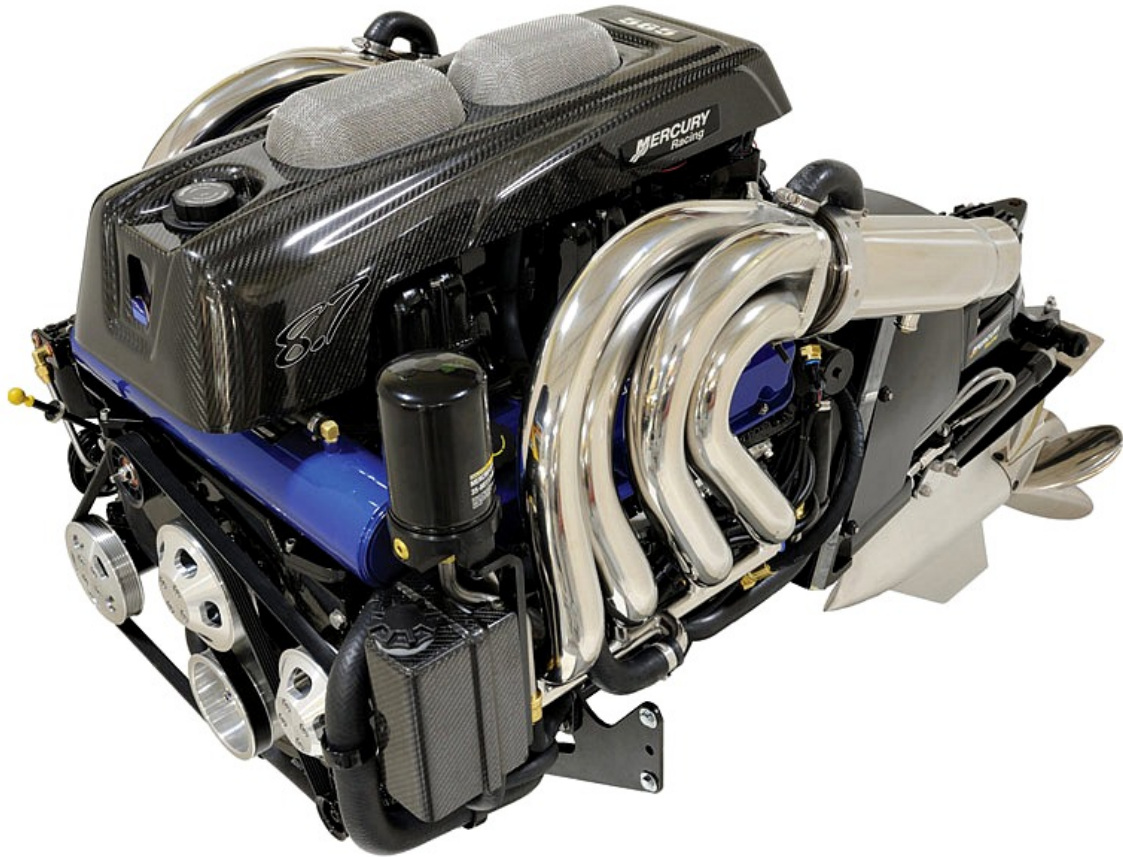

It's a lifestyle!

MIDWAY MARINE
www.midwaymarine.net.au

Phone: 08 9527 6963

Email: info@midwaymarine.net.au

Website: https://www.midwaymarine.net.au

Rockingham WA 6168

Mercury 565 Racing Sterndrive

POA

Specifications

Boat Details

Price	POA	Boat Brand	Mercury
Model	565 Racing Sterndrive	Length	0.00
Year	2024	Category	Boat Engines and Outboards
Hull Style		Hull Type	
Power Type		Stock Number	0
Condition	New	State	Western Australia
Suburb	ROCKINGHAM	Engine Make	Mercury

Disclaimer

Our company offers the details of this vessel in good faith but cannot guarantee or warrant the accuracy of this information nor warrant the condition of the vessel. A buyer should instruct his agents and/or surveyors to investigate such details buyer desires validated. This vessel is offered subject to prior sale, price change or withdrawal without notice.